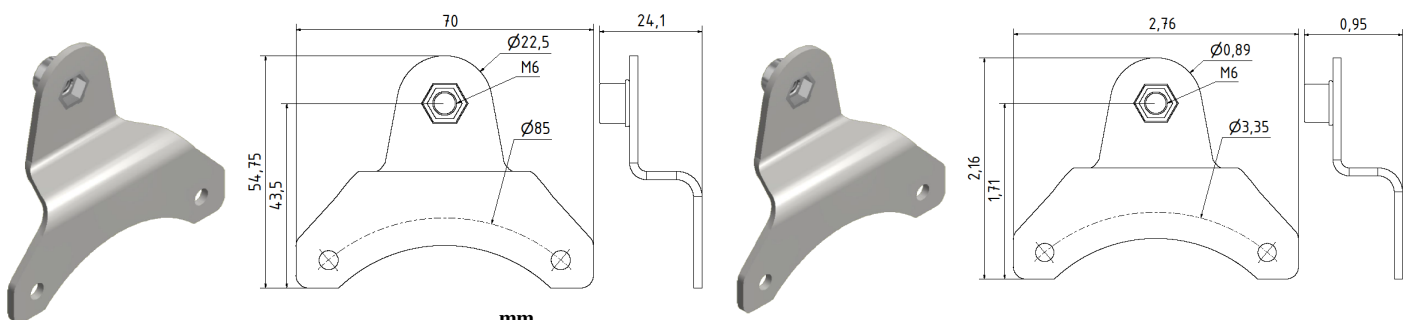

Spring Couplings for SCH94

Part No. 80132688
 Material: Stainless Steel

mm

inches

Part No. 80131951
 Material: Stainless steel

mm

inches

Part No. 00142953
 Material: Stainless steel

mm

inches

Part No. 80132176
 Material: Stainless steel

mm

inches

Spring Couplings for SCH94