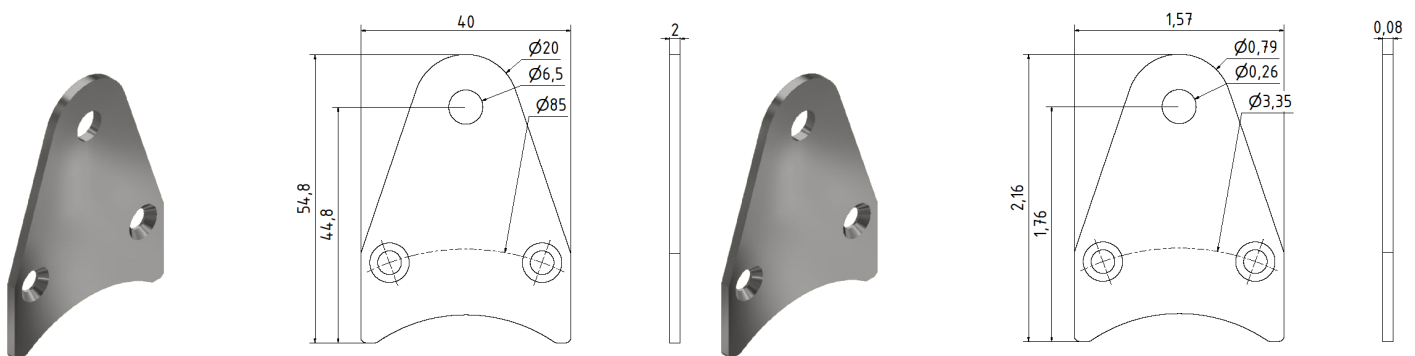

Spring Couplings for SCH94

Part No. 80132688
 Material: Stainless Steel

mm

inches

Part No. 80131951
 Material: Stainless steel

mm

inches

Part No. 00142953
 Material: Stainless steel

mm

inches

Part No. 80132176
 Material: Stainless steel

mm

inches

Spring Couplings for SCH94