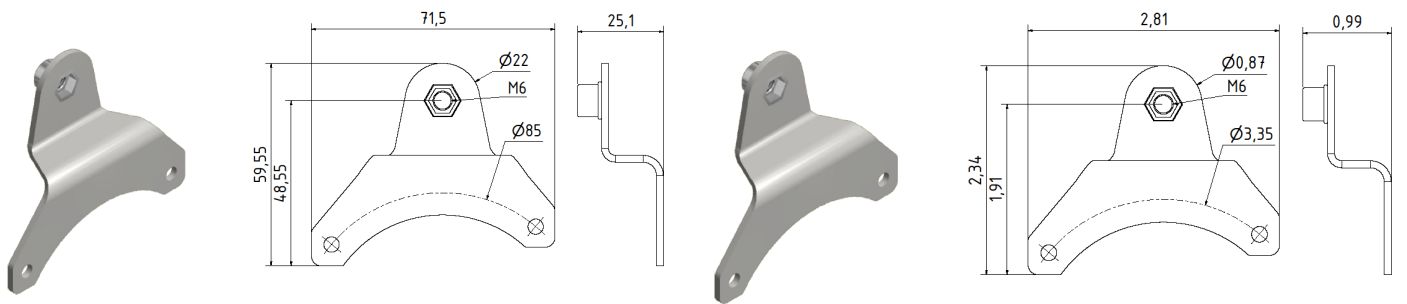

Spring Couplings for SCH94

Part No. 80132688
 Material: Stainless Steel

mm

inches

Part No. 80131951
 Material: Stainless steel

mm

inches

Part No. 00142953
 Material: Stainless steel

mm

inches

Part No. 80132176
 Material: Stainless steel

mm

inches

Spring Couplings for SCH94