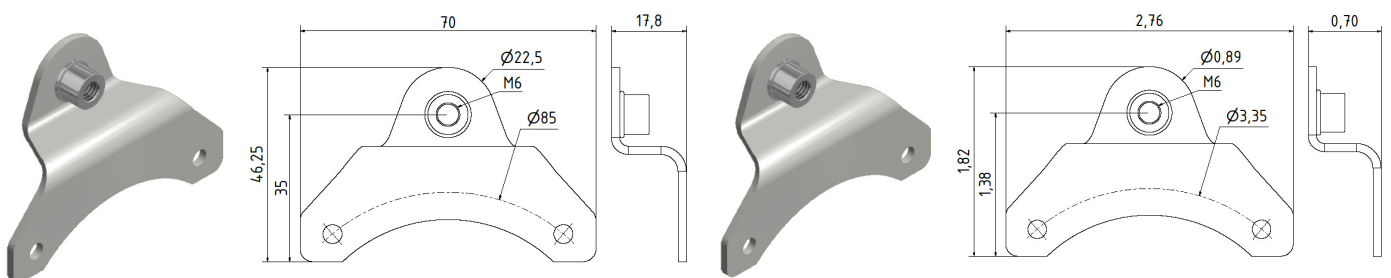

Spring Couplings for SCH94

Part No. 80132688
 Material: Stainless Steel

mm

inches

Part No. 80131951
 Material: Stainless steel

mm

inches

Part No. 00142953
 Material: Stainless steel

mm

inches

Part No. 80132176
 Material: Stainless steel

mm

inches

Spring Couplings for SCH94