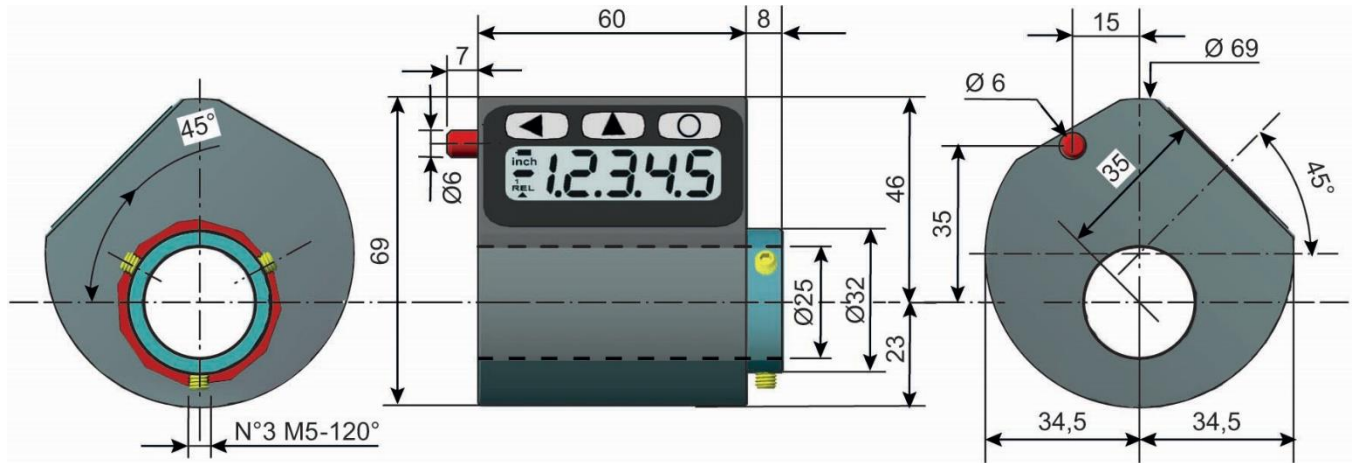

Mechanical Data

Hollow Shaft diameter	25 mm, 20 mm, 19,05 mm (3/4")
Weight	EP9L: 500 g – FLB-EP9L: 250 g
Display	10 mm digit height
Indicating Range	-99999; 99999
Revolution speed	Max. 400 rpm (in permanent use)
Speed	Max. 1.5 m/s
Resolution	4.000 impulses/revolution
Operating Temperature	0°C to +50°C
Relative humidity	35 to 85%
IP-Rating	IP54
Electromagnetic compatibility (EMC)	2014/30/UE

Assembling position

View A

View B

Datasheet

Dimension

Accessories

Shaft block flange EP9L FL-B-EP9L	Reduction bush Position indicator BF	Handwheel with folding grip V.R.	Crank handle with folding grip V.M.	Movement knob P.M.
---	--	--	---	-----------------------

Dimension shaft block flange FL-B-EP9L

Datasheet

Ordering Example

Type EP9L - A - F20

Assembling position

- A = Horizontal drive shaft, right mounting
- B = Horizontal drive shaft, left mounting

Hollow shaft diameter

- F19.05 mm = 19.05 mm (3/4")
- F20 = 20 mm**
- F25 = 25 mm

Ordering example accessories

Typ FL-B-EP9L - F20
FL-B-EP9L = Shaft block flange

Hollow shaft diameter

- F19.05= 19,05 mm (3/4")
- F20 = 20 mm**
- F25 = 25 mm