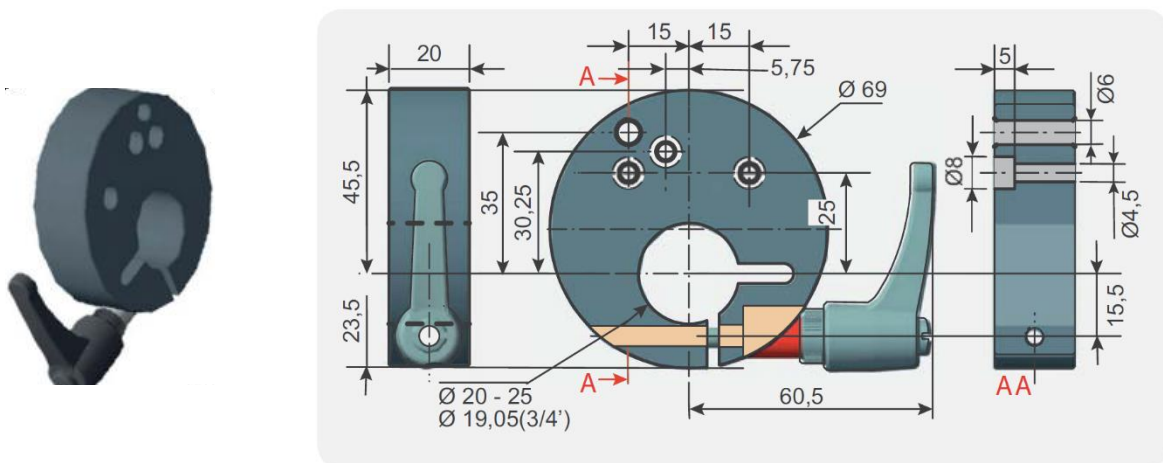

Datasheet

- Housing in black anodized aluminium
- Good readable display
- Characterized by a side hollow shaft
- Hollow shaft up to Ø25 mm
- Direct mounting on the adjusting shaft
- Freely programmable
- Activated functions are displayed by a symbol
- Area of Applications: distance and angular adjustment at industrial machinery
- Changing the battery possible whilst mounted
- Battery lifetime 4 years

Mechanical Data

Hollow Shaft diameter	25 mm, 20 mm, 19,05 mm (3/4")
Weight	EP9L: 500 g – FLB-EP9L: 250 g
Display	10 mm digit height
Indicating Range	-99999; 99999
Revolution speed	Max. 400 rpm (in permanent use)
Speed	Max. 1.5 m/s
Resolution	4.000 impulses/revolution
Operating Temperature	0°C to +50°C
Relative humidity	35 to 85%
IP-Rating	IP54
Electromagnetic compatibility (EMC)	2014/30/UE

Assembling position

View A

View B

Datasheet

Dimension

Accessories

Shaft block flange EP9L FL-B-EP9L	Reduction bush Position indicator BF	Handwheel with folding grip V.R.	Crank handle with folding grip V.M.	Movement knob P.M.
---	--	--	---	-----------------------

Dimension shaft block flange FL-B-EP9L

Datasheet

Ordering Example

Type EP9L - A - F20

Assembling position

- A = Horizontal drive shaft, right mounting
- B = Horizontal drive shaft, left mounting

Hollow shaft diameter