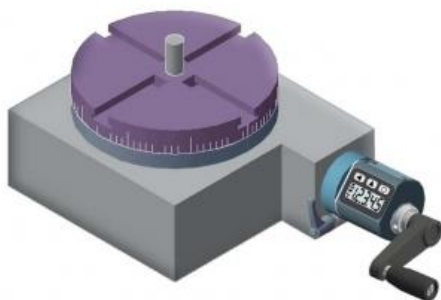

Datasheet

- Housing in black anodized aluminium
- Good readable display
- Characterized by a side hollow shaft
- Hollow shaft up to Ø25 mm
- Direct mounting on the adjusting shaft
- Freely programmable
- Activated functions are displayed by a symbol
- Area of Applications: distance and angular adjustment at industrial machinery
- Changing the battery possible whilst mounted
- Battery lifetime 4 years

Mechanical Data

Hollow Shaft diameter	25 mm, 20 mm, 19,05 mm (3/4")
Weight	EP9L: 500 g – FLB-EP9L: 250 g
Display	10 mm digit height
Indicating Range	-99999; 99999
Revolution speed	Max. 400 rpm (in permanent use)
Speed	Max. 1.5 m/s
Resolution	4.000 impulses/revolution
Operating Temperature	0°C to +50°C
Relative humidity	35 to 85%
IP-Rating	IP54
Electromagnetic compatibility (EMC)	2014/30/UE

- F19.05 mm = 19.05 mm (3/4")
- F20 = 20 mm**
- F25 = 25 mm

Ordering example accessories

Typ FL-B-EP9L - F20
FL-B-EP9L = Shaft block flange

Hollow shaft diameter

- F19.05= 19,05 mm (3/4")
- F20 = 20 mm**
- F25 = 25 mm

Typ BF - 20/12
BF = Reduction bush position indicator

Hollow shaft diameter

- 20/18 = 18 mm
- 20/16 = 16 mm
- 20/15 = 15 mm
- 20/14 = 14 mm
- 20/12 = 12 mm**

Application example

S

Angel display on rotary table