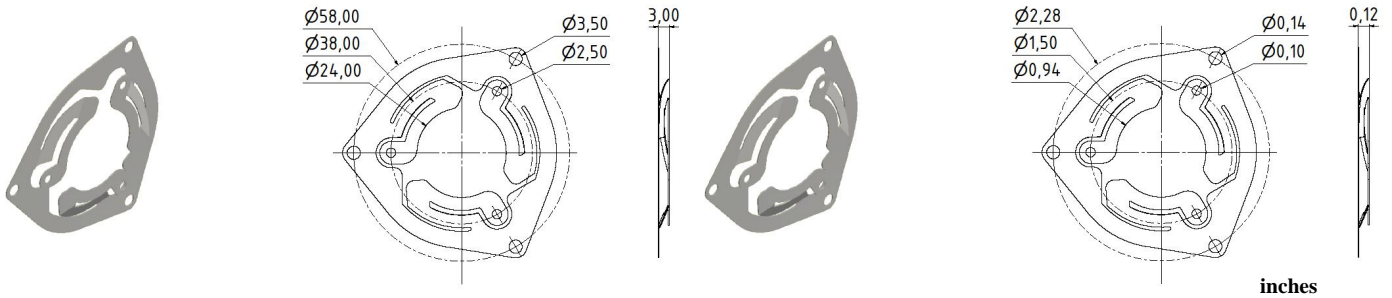

**Spring Couplings for SCH50B, SCH50F, SCH50L**

mm

**Part No. 80126109**  
Material: Stainless steel

inches

mm

**Part No. 80146636**  
Material: Stainless steel

inches

mm

**Part No. 80141075**  
Material: Stainless Steel

inches

mm

**Part No. 80140305**  
Material: Stainless Steel

inches