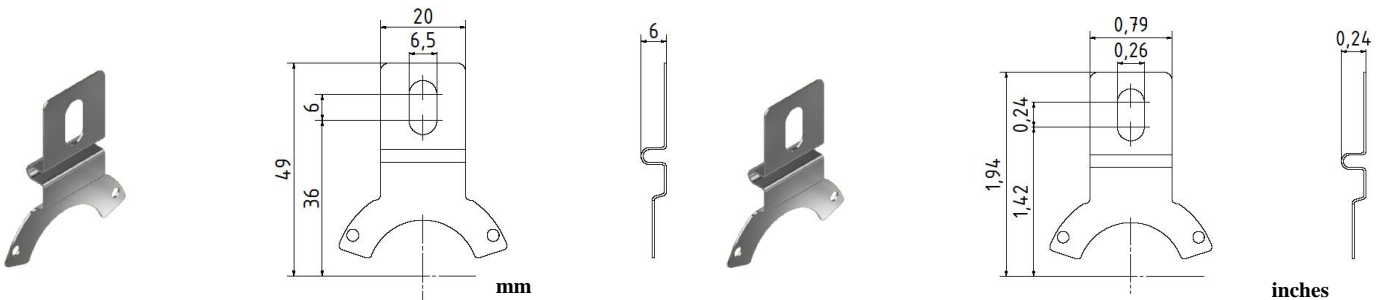

**Spring Couplings for SCH50B, SCH50F, SCH50L**

mm

**Part No. 80126109**  
Material: Stainless steel

inches

mm

**Part No. 80146636**  
Material: Stainless steel

inches

mm

**Part No. 80141075**  
Material: Stainless Steel

inches

mm

**Part No. 80140305**  
Material: Stainless Steel

inches