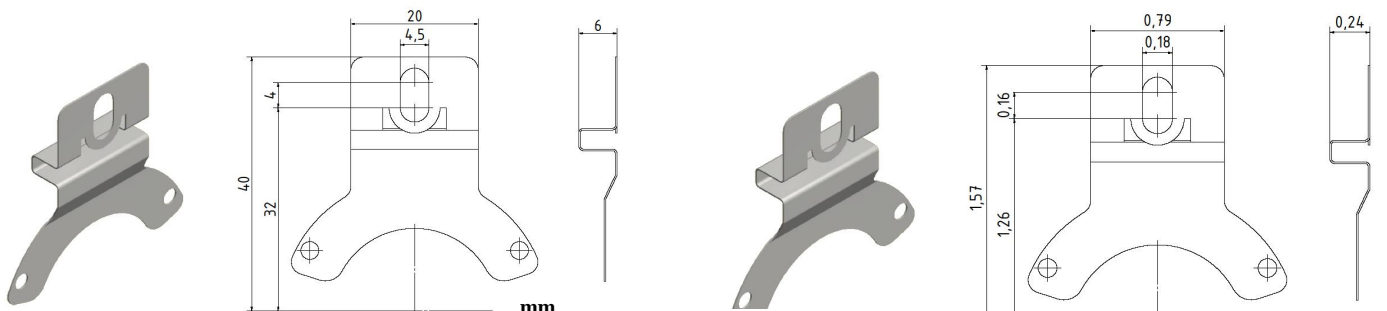

**Spring Couplings for SCH50B, SCH50F, SCH50L**

mm

**Part No. 80126109**  
Material: Stainless steel

inches

mm

**Part No. 80146636**  
Material: Stainless steel

inches

mm

**Part No. 80141075**  
Material: Stainless Steel

inches

mm

**Part No. 80140305**  
Material: Stainless Steel

inches