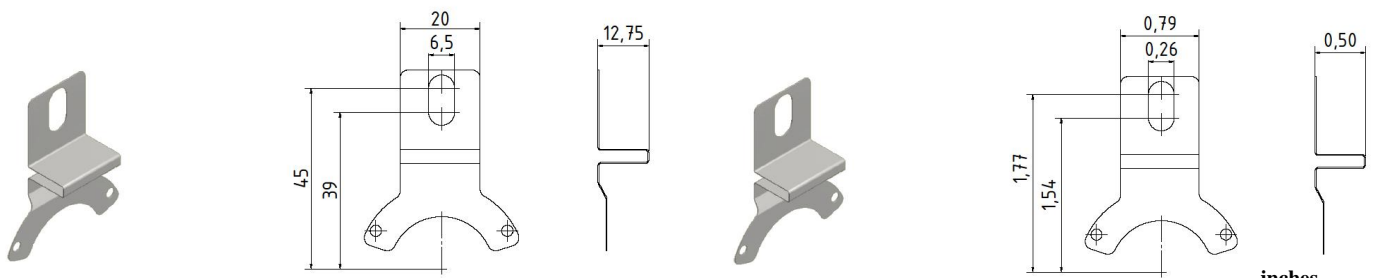

**Spring Couplings for SCH50B, SCH50F, SCH50L**

mm

**Part No. 80126109**  
Material: Stainless steel

inches

mm

**Part No. 80146636**  
Material: Stainless steel

inches

mm

**Part No. 80141075**  
Material: Stainless Steel

inches

mm

**Part No. 80140305**  
Material: Stainless Steel

inches